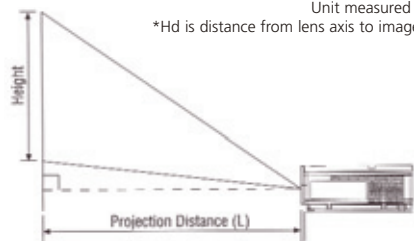

SCREEN			DISTANCE FROM SCREEN (L)		Hd*
Diagonal Size	Height	Width	Max Zoom	Min.Zoom	
40	19.6	34.8	68	56	6.6
60	29.4	52.3	103	85	9.9
80	38.2	69.7	139	114	13.8
100	49.0	87.2	174	143	16.9
150	73.5	130.7	262	216	24.7
200	98.1	174.3	349	289	32.9
250	122.8	217.9	-	362	41.2
275	134.8	238.7	-	398	45.3

Unit measured in inches

*Hd is distance from lens axis to image bottom