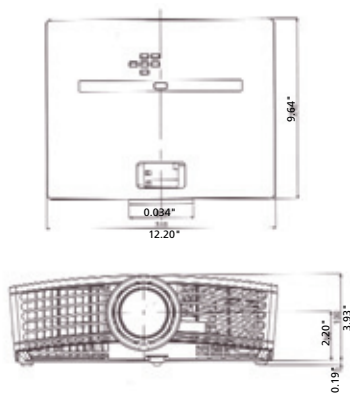

SCREEN			DISTANCE FROM SCREEN (L)		Hd*
Diagonal Size	Height	Width	Max Zoom	Min.Zoom	
40	19.6	34.8	68	56	6.6
60	29.4	52.3	103	85	9.9
80	38.2	69.7	139	114	13.8
100	49.0	87.2	174	143	16.9
150	73.5	130.7	262	216	24.7
200	98.1	174.3	349	289	32.9
250	122.8	217.9	-	362	41.2
275	134.8	238.7	-	398	45.3

Unit measured in inches

*Hd is distance from lens axis to image bottom