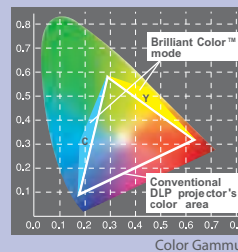

MULTIMEDIA DATA/VIDEO PROJECTORS

Changes for the Better

Our New Standard... Their New Benchmark...
Engineered for Richer Colors and Long-Life Performance.

NEW

Mobile XGA

XD500U

Functional Performance at its best

- Outstanding brightness-2200 ANSI Lumens
  2000:1 rich contrast ratio
  Super low noise operation-26 dBA (low mode)
  Center lens design for easy symmetrical installation
  Splash screen and wall screen support
  Separate audio and video inputs for computers and video sources
  Closed caption support

Lower Cost of Ownership for a Better Investment

- Long-life lamp-3000 hours (low mode)
  Top-access lamp cover for easy lamp replacement
  Filter-free design
  Enhanced security features with an anti-theft security bar and password protection
  Time-saving instant shut down feature

BrilliantColor™ Technology and Mitsubishi's Engineering Yields Superior Color Performance

BrilliantColor™ Technology is Texas Instruments' latest innovation for richer color and better imaging for vibrant displays. At Mitsubishi, we developed a 6-segment color wheel that includes RGBWYC. Apart from the typical red, green, blue and white, we added yellow and cyan segments to display a wider color spectrum.

Together with selective lamp powered modulation techniques, the XD500U with BrilliantColor™ Technology acts intelligently to boost colors to improve the intensity and vibrant of an entire display. For instance, when projecting an already-bright screen image, the lamp is programmed to provide brighter, more vivid colors.

* BrilliantColor is a trademark of Texas Instruments.