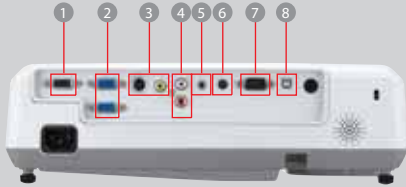

* BrilliantColor is a trademark of Texas Instruments.

Top Access Lamp Cover

Splash screen

NEW

Mobile XGA XD500U

Input and Output Terminals

- 1 PC / Component Video output
- 2 PC / Component Video input (mini D-sub 15pin)
- 3 S-Video / RCA
- 4 Audio input [RCA jack (L/R)]
- 5 Audio input (stereo mini jack)
- 6 Audio output
- 7 Serial RS-232C
- 8 USB terminal for Page Up/Down