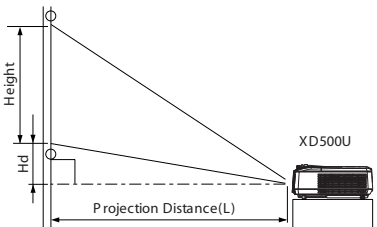

*All brand names and product names are trademarks, registered trademarks or trade names of their respective holders.

Dimensions

Unit: mm

Screen size and projection distance

As seen from the side

Screen size chart (XD500U)

Diagonal size	Screen (4:3 aspect ratio)				Distance from screen (L)				Height projected image (Hd)		
	inch	cm	inch	cm	Shortest	Longest	inch	m	inch	cm	
40	102	32	81	24	61	55	14	68	17	1.8	5
60	152	48	122	36	91	84	2.1	103	2.6	2.7	7
80	203	64	163	48	122	112	2.8	137	3.5	3.6	9
100	254	80	203	60	152	141	3.6	172	4.4	4.5	11
150	381	120	305	90	229	212	5.4	259	6.6	6.8	17
200	508	160	406	120	305	283	7.2	345	8.8	9.0	23
250	635	200	508	150	381	354	9.0	432	11.0	11.3	29
300	762	240	610	180	457	425	10.8	-	-	13.5	34