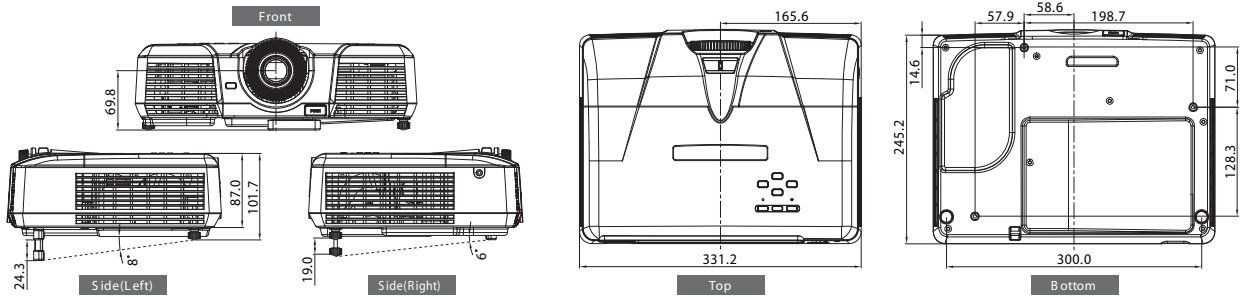

Specification

Model	XD500U
Display technology	0.55"1-Chip DMD, 12 degree LVDS, DDP 2230
Resolution	1024 x 768 (786,432 pixels)
Brightness	2200lm
Contrast	2000:1 (on/off)
Picture Size	40~300" Diagonal Screen
Throw Ratio	1.8 ~ 2.1
Source lamp	150W (Shut off time 3000 hours) with Low Mode 200W (Shut off time 2000 hours) with Standard Mode
Computer compatibility	640 x 480 ~ 1280 x 1024 (Compressed) True: 1024 x 768, Sync on green available
Video compatibility	NTSC / NTSC 4.43 / PAL (including PAL-M, N) / SECAM/PAL-60, Component Video : 480i/p (525i/p), 576i/p (625i/p), 720p (750p), 1080i (1125i 60Hz), 1080i (1125i 50Hz)
Input terminals	RGB : mini D-sub15pin x 2, Video : RCA x 1 + S-video x 1 Audio : stereo mini jack (3.5mm) x 1
Output terminals	RGB : mini D-sub15pin x 1, Audio : stereo mini jack (3.5mm) x 1
Communication terminals	RS -232C (D-sub 9pin) x 1, USB terminal for Page Up/Down x 1
Audio speaker	2W mono
Fan noise	26dBA (Low Mode)
Dimensions(WxHxD)	332 x 102 x 250 mm / 13.1 x 4.0 x 9.8 inch (excluding height adjustment)
Weight	2.9kg / 6.5lbs
Power supply	AC 100-240V, 50/60Hz
Optional lamp	VLT-XD500LP

*All brand names and product names are trademarks, registered trademarks or trade names of their respective holders.

Dimensions

Unit: mm

Screen size and projection distance

As seen from the side

Screen size chart (XD500U)

Diagonal size	Screen (4:3 aspect ratio)				Distance from screen (L)				Height projected image (Hd)		
	inch	cm	inch	cm	Shortest	Longest	inch	m	inch	cm	
40	102	32	81	24	61	55	14	68	17	1.8	5
60	152	48	122	36	91	84	2.1	103	2.6	2.7	7
80	203	64	163	48	122	112	2.8	137	3.5	3.6	9
100	254	80	203	60	152	141	3.6	172	4.4	4.5	11
150	381	120	305	90	229	212	5.4	259	6.6	6.8	17
200	508	160	406	120	305	283	7.2	345	8.8	9.0	23
250	635	200	508	150	381	354	9.0	432	11.0	11.3	29
300	762	240	610	180	457	425	10.8	-	-	13.5	34