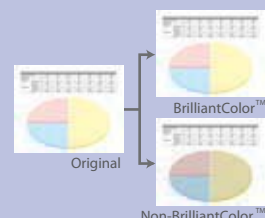

MULTIMEDIA DATA/VIDEO PROJECTORS

Changes for the Better

Our New Standard... Their New Benchmark...
Engineered for Richer Colors and Long-Life Performance.

NEW

Mobile XGA

XD500U

Functional Performance at its best

- Outstanding brightness-2200 ANSI Lumens
  2000:1 rich contrast ratio
  Super low noise operation-26 dBA (low mode)
  Center lens design for easy symmetrical installation
  Splash screen and wall screen support
  Separate audio and video inputs for computers and video sources
  Closed caption support

Lower Cost of Ownership for a Better Investment

- Long-life lamp-3000 hours (low mode)
  Top-access lamp cover for easy lamp replacement
  Filter-free design
  Enhanced security features with an anti-theft security bar and password protection
  Time-saving instant shut down feature

BrilliantColor™ Technology and Mitsubishi's Engineering Yields Superior Color Performance

BrilliantColor™ Technology is Texas Instruments' latest innovation for richer color and better imaging for vibrant displays. At Mitsubishi, we developed a 6-segment color wheel that includes RGBWYC. Apart from the typical red, green, blue and white, we added yellow and cyan segments to display a wider color spectrum.

Together with selective lamp powered modulation techniques, the XD500U with BrilliantColor™ Technology acts intelligently to boost colors to improve the intensity and vibrant of an entire display. For instance, when projecting an already-bright screen image, the lamp is programmed to provide brighter, more vivid colors.

* BrilliantColor is a trademark of Texas Instruments.