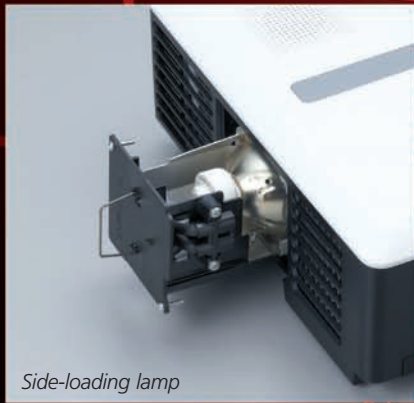

**TRUE-HD  
WXGA**

Side-loading lamp

- LCD Technology
- Native WXGA Wide Resolution (1280x800)
- 3500 ANSI Lumens and 600:1 Contrast Ratio
- Up to 4000 hours lamp life\*
- RJ45 LAN Monitoring
- Convenient Side-Loading Lamp design
- RS232C Communication
- Anti-theft security hook

## Bright and Wide WXGA Images

The WL639U is a native Wide-WXGA (1280x800) LCD projector that produces bright 3500 ANSI lumens images and includes a sharp 600:1 contrast ratio for extraordinary crisp details. Additionally with a simple touch of a fingertip, Mitsubishi's exclusive Color Enhancer™ technology can intelligently enhance color settings to generate radiant and true to life colors to your audience. AV professionals will enjoy its rich connectivity options including support for true hi-definition signals, a lamp life of up to 4000 hours\*, integrated remote management software, an anti-theft security hook and a convenient side loading lamp design to simplify lamp replacements. The WL639U is also backed by a 3-years parts and labor warranty and Mitsubishi's exclusive Express Replacement Assistance (ERA) program.