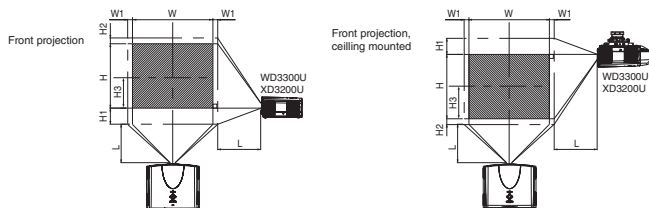

Screen Size and Projection Distance / Optional Lenses

Refer to the following table to determine the screen size.