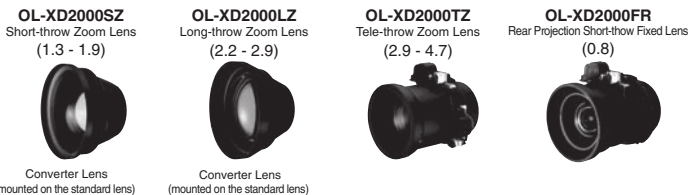

A wide variety of optional lenses is available to suit any operating or user requirement.