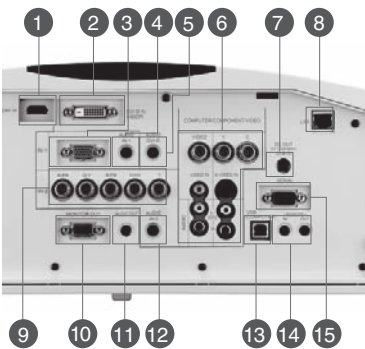

Input and Output Terminals

1. 1 HDMI terminal
2. 2 DVI-D (HDCP) terminal (DVI-D 24-pin)
3. 3 Computer / Component Video IN-1 terminal
4. 4 Audio IN-1 terminal (Mini jack)
5. 5 Audio DVI-D terminal (Mini jack)
6. 6 Video IN / Audio IN terminal
7. 7 DC OUT [5V 1.5A (Max)]
8. 8 LAN (RJ-45) terminal
9. 9 Computer / Component Video IN-2 terminals
10. 10 Monitor OUT terminal (Mini D-SUB 15-pin)
11. 11 Audio OUT terminal (Mini jack)
12. 12 Audio IN-2 terminal (Mini jack)
13. 13 USB (Computer) terminal
14. 14 Remote IN / OUT
15. 15 Serial terminal (D-SUB 9-pin)

Specifications

Model	WD3300U	XD3200U
Display Technology	0.65" 1-Chip DMD	0.7" 1-Chip DMD
Resolution	1280x800 (Total 1,024,000 pixels)	1024x768 (Total 786,432 pixels)
Brightness	4000lm	4500lm
Contrast	2300 : 1 (on / off)	2500 : 1 (on / off)
Picture Size	40" - 300"	
Projection lens	f=24.5-33.1mm, F=2.0-2.4	
Offset axis	10 : -1	10 : 0
Throw Ratio	1.7 - 2.4	
Source Lamp*	264W (Shut-off Time 4000hr) with Low Mode 330W (Shut-off Time 2000hr) with Standard Mode	
Computer Compatibility	640x400 - 1600x1200 True: 1280x800, Sync on Green available	640x480 - 1600x1200 True: 1024x768, Sync on Green available
Video Compatibility	NTSC / NTSC4.43 / PAL (including PAL-M, N) / SECAM / PAL-60, Component Video: 480i/p (525i/p), 576i/p (625i/p), 720p (750p 50/60Hz), 1080i (1125i 50/60Hz), 1080p (1125p 50/60Hz), SCART (RGB+1V sync)	
Pc Input Terminals	mini D-sub 15pinx1, 5 BNCx1, DVI-D (with HDCP)x1 Audio: stereo mini jack(ø3.5mm)x3	
Video Input Terminals	Video: HDMI(ver.1.2)x1, RCAx1 or BNCx1, S-Video(4pin)x1 or S-Video Y/C(BNC) Audio: RCA (L, R)x2	
Output Terminals	RGB: mini D-sub 15pinx1, DC Out: 5V 1.5A (MAX) Audio: stereo mini jack (ø3.5mm)x1	
Communication Terminals	LAN (RJ-45)x1, RS-232C:D-sub 9pinx1, USBx1 (Mouse control), Wired remote in: stereo mini jack (ø3.5mm)x1 Wired remote out: stereo mini jack (ø3.5mm)x1	
Audio Speaker	10W mono	
Fan Noise	26dBA (Lamp Low Mode)	
Dimensions(WxHxD)	450x187x373mm/17.7x7.4x14.7 in (excluding terminal cover)	
Weight	10.3kg /22.7lbs (excluding detachable terminal cover)	
Power Supply	AC100 - 240V, 50/60Hz	
Optional Accessories	Lamp: VLT-XD3200LP Lens: OL-XD2000SZ, OL-XD2000LZ, OL-XD2000TZ, OL-XD2000FR	
Warranty	3-Years Parts/Labor, 3-Years Express Replacement Assistance, 1-Year or 500 hours lamp warranty (whichever comes first)	

* Compliance with ISO1118-2005