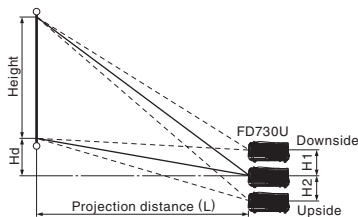

Screen Size and Projection Distance

Side view

Screen size chart

Diagonal size	Screen (16 : 9)			Projection Distance (L)				Height projected image (Hd)		Lens shift height					
	inch	cm	inch	Shortest (Wide)	Longest (Tele)	inch	cm	inch	cm	H1	H2				
40	102	35	89	20	50	4.7	1.2	71	1.8	6.6	17	2.8	7	2.4	6
60	152	52	133	29	75	7.1	1.8	107	2.7	10	25	4	11	4	9
80	203	70	177	39	100	9.6	2.4	144	3.6	13	34	6	14	5	12
100	254	87	221	49	125	12.0	3.1	180	4.6	16	42	7	18	6	16
120	305	105	266	59	149	14.5	3.7	216	5.5	20	50	8	21	7	19
150	381	131	332	74	187	18.2	4.6	271	6.9	25	63	11	27	9	23
200	508	174	443	98	249	24.3	6.2	362	9.2	33	84	14	36	12	31
250	635	218	553	123	311	30.4	7.7	—	—	41	105	18	45	15	39
300	762	261	664	147	374	36.5	9.3	—	—	49	126	21	54	18	47

Specifications

Model	FD730U
Display technology	0.65" 1-chip DMD
Resolution	1920 x 1080 (total 2,073,600 pixels)
Brightness*	4100lm
Contrast ratio	3000 : 1
Picture size	40" - 300"
Throw ratio	1.4 ~ 2.1
Source lamp	Standard Mode: 280W (Shut-off Time 3000hrs) Low Mode: 230W (Shut-off Time 5000hrs)
PC compatibility	640 x 480 - 1600 x 1200 True : 1920 x 1080, sync on green available
Video compatibility	NTSC / NTSC 4.43 / PAL (including PAL-M, N) / SECAM / PAL-60 Component video; 480i/p (525i/p), 576i/p (625i/p), 720p (750p), 1080i/p (1125i/p 50/60Hz)
Input terminals	RGB: mini D-sub 15pin x 2 Audio: stereo mini jack (ø3.5mm) x 2 (one for Computer1, the other for Computer2) Video: RCA x 1 + S-VIDEO x 1 Digital; HDMI x 1 Video audio: RCA jack (L/R) x 1
Output terminals	RGB: mini D-sub 15pin x 1 Audio: stereo mini jack (ø3.5mm) x 1
Communication terminals	SERIAL: mini D-sub 9pin x 1 (RS232C) LAN (RJ-45): x 1 (projector control)
Audio speaker	10W mono
Dimensions (W x H x D)	13.6 x 5.3 x 10.6 inch
Weight	9.5lbs
Power requirements	AC 100-240V, 50/60Hz
Optional lamp	VLT-XD700LP
Warranty	3-Years Parts/Labor, 3-Years Express Replacement Assistance, 1-Year or 500 hours lamp warranty (whichever comes first)