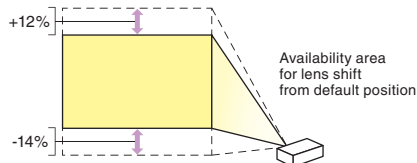

Shift-adjustment toggle