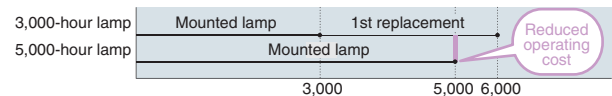

High Reliability & User friendly Presentation

Estimated 5000-hour lamp life (in Low mode)

A longer service life for the projection lamp has been achieved by incorporating an optimal design for lamp temperature control. Benefits include substantial reductions in projector operating cost and the labor required for changing the lamp.

• Lamp life specification is an estimate based on verification under proper conditions and is not the duration of the warranty. Lamp will shut-off automatically when usage reaches the specified estimated maximum lamp hours. Service life may vary widely depending on usage and operating environment and conditions, as well as users' adherence to the maintenance and cleaning procedures provided in the user's manual.

Energy-efficient Mode Selection

Models are equipped with selection functions for the lamp, power source and standby mode, allowing each to be set according to the usage environment.

Lamp Mode: STANDARD / LOW

Standby Mode: STANDARD / LOW

Auto Power Off: OFF / 5min / 10min / 15min / 30min / 60min