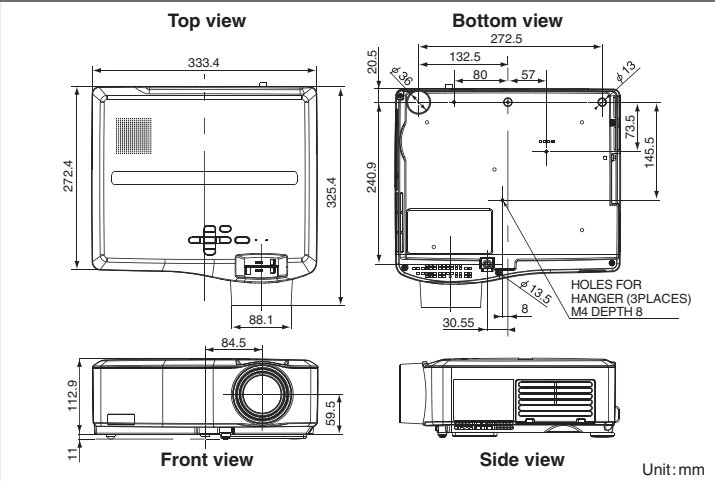

Options

Optional Lens Line-up

Model	Short Throw Zoom Lens OL-XL2550MZ	Long Throw Zoom Lens OL-XL2550LZ	Tele Throw Zoom Lens OL-XL2550TZ
Zoom / Focus	Manual (1.3x)	Manual (1.5x)	Manual (1.5x)
Projection Lens	f=29-37mm F1.7-2.0	f=32-48mm F2.2-2.8	f=48-74mm F2.2-2.7
Throw Ratio	1.8-2.3	1.9-3.0	2.9-4.5

Dimensions

Specifications

Model	WL2650U
Display technology	0.75" 3-LCD (with Micro Lens)
Resolution	1280x800 (total 1,024,000 pixels)
Brightness	3500lm
Contrast	600 : 1 (on/off)
Projection lens	f=24-29mm, F1.7-1.9
Throw ratio	1.47-1.77
Offset axis	40up : 1down (No variable lens shift)
Picture Size	40"-300"
Source lamp	220W (Shut Off Time 4000Hrs) with Low Mode 261W (Shut Off Time 2000Hrs) with Standard Mode
Computer compatibility	640x480 ~ 1920x1080, True: 1280x800, Compressed: 1600x1200 Sync on green available
Video compatibility	NTSC/NTSC4.43/PAL(including PAL-M, N),/SECAM/PAL-60 Component Video: 480i/p(525i/p),576i/p(625i/p),720p(750p 50/60Hz), 1080i(1125i 50/60Hz),1080p(1125p 50/60Hz), SCART(RGB+1V sync)
Digital keystone	Vertical: MAX +/- 35 deg, Horizontal: MAX +/- 25 deg
PC input terminals	PC: Mini D-sub 15pinx2, DVI-D(with HDCP)x1, Audio: Stereo mini(φ3.5)x2
Video input terminals	Video: RCAx1, S-VIDEOx1, Audio: RCA(L,R)x2
Output terminals	Monitor Out: Mini D-sub 15pinx1, Audio: Stereo Mini (φ3.5)x1
Communication terminals	LAN(RJ-45)x1 (for projector control), RS-232C(D-Sub 9pin)x1, USB terminalx1 (for mouse control)
Audio speaker	3W mono
Dimension(WxHxD)	333x113x272mm / 13.0x4.5x10.7inch (excluding height adjustment)
Weight	4.7kg / 10.4lbs
Power supply	AC100 - 240V, 50/60Hz
Optional lamp	VLT-XL650LP
Optional accessories	Ceiling Mount (XL6000CM), Hard Shell Projector Case (XH50-ATAC), Optional lenses: Short Throw (OL-XL2550MZ), Long Throw (OL-XL2550LZ), Tele throw (OL-XL2550TZ)
Warranty	3-Years Parts/Labor, 3-Years Express Replacement Assistance, 1-Year or 500 hours lamp warranty (whichever comes first)