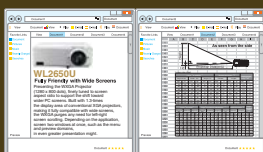

Native Wide Screen WXGA

Presenting the WL2650U, a native WXGA projector (1280x800) that is finely tuned to support the shift towards wider PC aspect ratios. Built with 1.3-times the display area of conventional XGA projectors and support for a wider resolution, you now have the ability to view multiple application windows

simultaneously and reduce the need for annoying left-right screen scrolling. Depending on the application, screen two windows at once, such as the menu and preview domains, in even greater presentation might. DVD images may also be replayed as-is, free of compression.

Now view wide-screen broadcasts in all their natural glory.